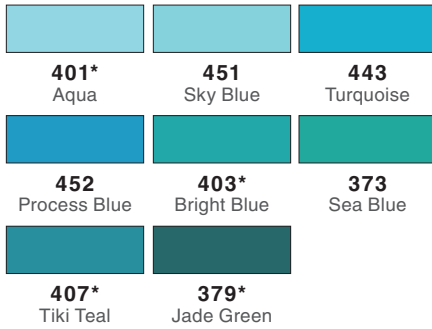

Yellow

Yellow Green

Green

Blue Green

Blue

Blue Violet

Violet

Red Violet

Red

Yellow Red

Cool Gray

Warm Gray

Neutral Gray

Yellow

020 Peach	090 Baby Yellow	062 Pale Yellow
055 Process Yellow	025 Light Orange	026 Yellow Gold
076 Green Ochre	098 Avocado	027 Dark Ochre

Yellow Green

Red Violet

800 Baby Pink	761 Carnation	772 Blush
817* Mauve	803* Pink Punch	743 Hot Pink
755 Rubine Red	815 Cherry	835 Persimmon
837 Wine Red	757 Port Red	

Red

850 Flesh	910* Opal	912 Pale Cherry
873 Coral	925 Scarlet	905 Red
845 Carmine	885 Warm Red	856 Chinese Red
847 Crimson	899 Redwood	879 Brown

Yellow Red

990 Light Sand	942 Tan	992 Sand
991 Light Ochre	985 Chrome Yellow	993 Chrome Orange
933 Orange	946 Gold Ochre	947 Burnt Sienna
977 Saddle Brown	969 Chocolate	

Cool Gray

N60 Cool Gray 6	N52* Cool Gray 8
---------------------------	----------------------------