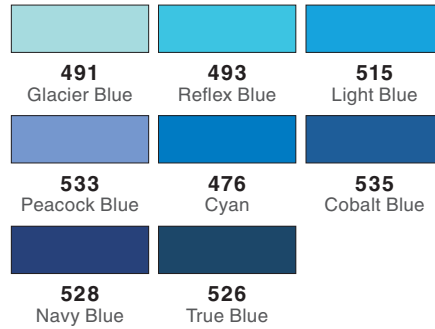

Yellow

Yellow Green

Green

Blue Green

Blue

Blue Violet

Violet

Red Violet

Red

Yellow Red

Cool Gray

Warm Gray

Neutral Gray

Yellow

020 Peach	090 Baby Yellow	062 Pale Yellow
055 Process Yellow	025 Light Orange	026 Yellow Gold
076 Green Ochre	098 Avocado	027 Dark Ochre

Yellow Green

Red Violet

800 Baby Pink	761 Carnation	772 Blush
817* Mauve	803* Pink Punch	743 Hot Pink
755 Rubine Red	815 Cherry	835 Persimmon
837 Wine Red	757 Port Red	

Red

850 Flesh	910* Opal	912 Pale Cherry
873 Coral	925 Scarlet	905 Red
845 Carmine	885 Warm Red	856 Chinese Red
847 Crimson	899 Redwood	879 Brown

Yellow Red

990 Light Sand	942 Tan	992 Sand
991 Light Ochre	985 Chrome Yellow	993 Chrome Orange
933 Orange	946 Gold Ochre	947 Burnt Sienna
977 Saddle Brown	969 Chocolate	

Cool Gray

N60 Cool Gray 6	N52* Cool Gray 8
---------------------------	----------------------------