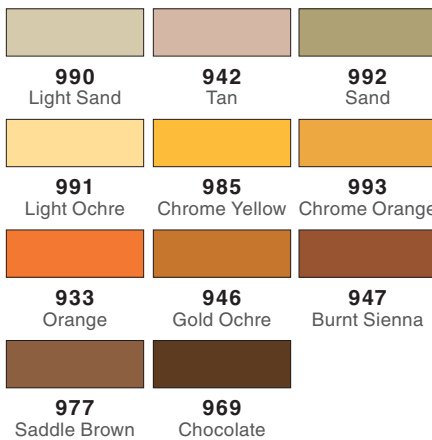

Yellow

Yellow Green

Green

Blue Green

Blue

Blue Violet

Violet

Red Violet

Red

Yellow Red

Cool Gray

Warm Gray

Neutral Gray

Yellow

020 Peach	090 Baby Yellow	062 Pale Yellow
055 Process Yellow	025 Light Orange	026 Yellow Gold
076 Green Ochre	098 Avocado	027 Dark Ochre

Yellow Green

Red Violet

800 Baby Pink	761 Carnation	772 Blush
817* Mauve	803* Pink Punch	743 Hot Pink
755 Rubine Red	815 Cherry	835 Persimmon
837 Wine Red	757 Port Red	

Red

850 Flesh	910* Opal	912 Pale Cherry
873 Coral	925 Scarlet	905 Red
845 Carmine	885 Warm Red	856 Chinese Red
847 Crimson	899 Redwood	879 Brown

Yellow Red

990 Light Sand	942 Tan	992 Sand
991 Light Ochre	985 Chrome Yellow	993 Chrome Orange
933 Orange	946 Gold Ochre	947 Burnt Sienna
977 Saddle Brown	969 Chocolate	

Cool Gray

N60 Cool Gray 6	N52* Cool Gray 8
---------------------------	----------------------------