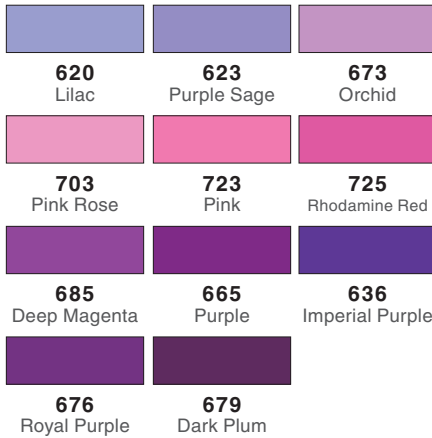

Yellow

Yellow Green

Green

Blue Green

Blue

Blue Violet

Violet

Red Violet

Red

Yellow Red

Cool Gray

Warm Gray

Neutral Gray

Yellow

020 Peach	090 Baby Yellow	062 Pale Yellow
055 Process Yellow	025 Light Orange	026 Yellow Gold
076 Green Ochre	098 Avocado	027 Dark Ochre

Yellow Green

Red Violet

800 Baby Pink	761 Carnation	772 Blush
817* Mauve	803* Pink Punch	743 Hot Pink
755 Rubine Red	815 Cherry	835 Persimmon
837 Wine Red	757 Port Red	

Red

850 Flesh	910* Opal	912 Pale Cherry
873 Coral	925 Scarlet	905 Red
845 Carmine	885 Warm Red	856 Chinese Red
847 Crimson	899 Redwood	879 Brown

Yellow Red

990 Light Sand	942 Tan	992 Sand
991 Light Ochre	985 Chrome Yellow	993 Chrome Orange
933 Orange	946 Gold Ochre	947 Burnt Sienna
977 Saddle Brown	969 Chocolate	

Cool Gray

N60 Cool Gray 6	N52* Cool Gray 8
---------------------------	----------------------------