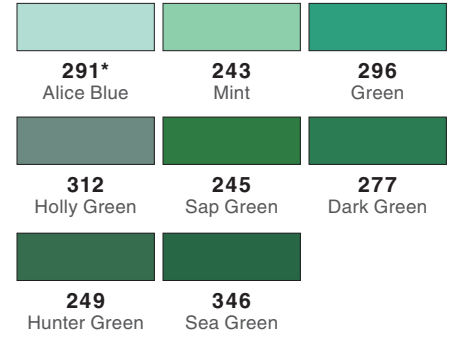

Yellow

Yellow Green

Green

Blue Green

Blue

Blue Violet

Violet

Red Violet

Red

Yellow Red

Cool Gray

Warm Gray

Neutral Gray

Yellow

020 Peach	090 Baby Yellow	062 Pale Yellow
055 Process Yellow	025 Light Orange	026 Yellow Gold
076 Green Ochre	098 Avocado	027 Dark Ochre

Yellow Green

Red Violet

800 Baby Pink	761 Carnation	772 Blush
817* Mauve	803* Pink Punch	743 Hot Pink
755 Rubine Red	815 Cherry	835 Persimmon
837 Wine Red	757 Port Red	

Red

850 Flesh	910* Opal	912 Pale Cherry
873 Coral	925 Scarlet	905 Red
845 Carmine	885 Warm Red	856 Chinese Red
847 Crimson	899 Redwood	879 Brown

Yellow Red

990 Light Sand	942 Tan	992 Sand
991 Light Ochre	985 Chrome Yellow	993 Chrome Orange
933 Orange	946 Gold Ochre	947 Burnt Sienna
977 Saddle Brown	969 Chocolate	

Cool Gray

N60 Cool Gray 6	N52* Cool Gray 8
---------------------------	----------------------------