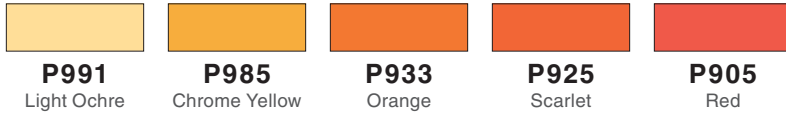

ORANGE TONES, COLOR CHART

ORANGE TONES, COLOR TRACKER