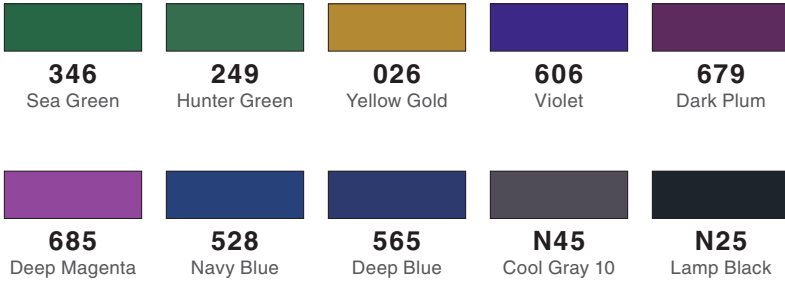

BOHEMIAN, COLOR CHART

BOHEMIAN, COLOR TRACKER