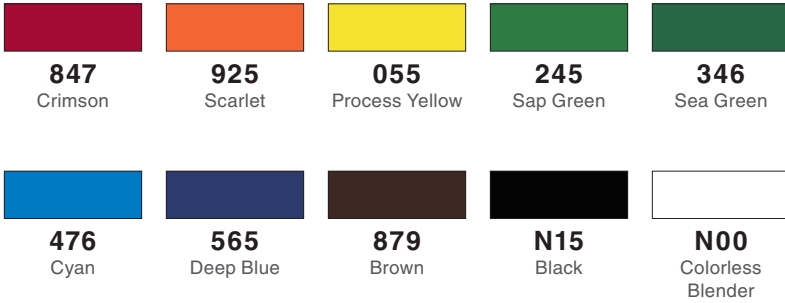

PRIMARY, COLOR CHART

PRIMARY, COLOR TRACKER