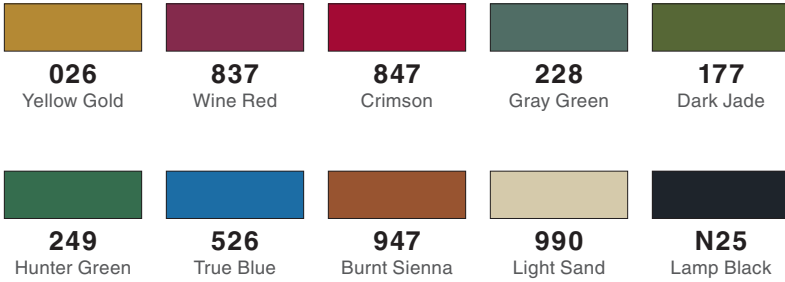

HOLIDAY, COLOR CHART

HOLIDAY, COLOR TRACKER