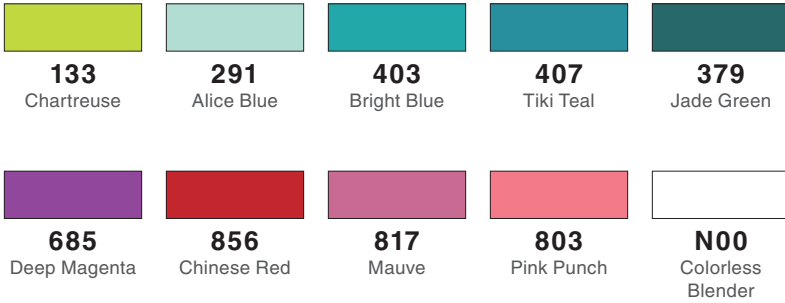

TROPICAL, COLOR CHART

TROPICAL, COLOR TRACKER