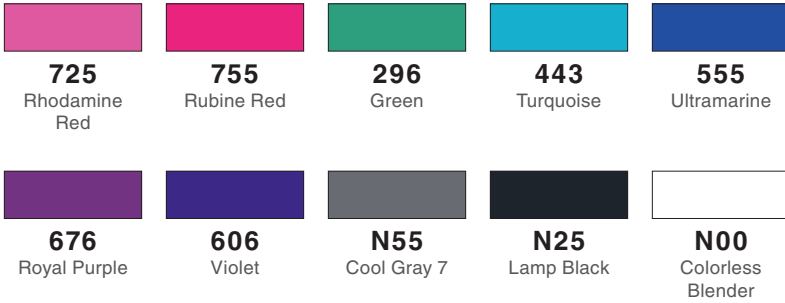

## GALAXY, COLOR CHART

---

## GALAXY, COLOR TRACKER