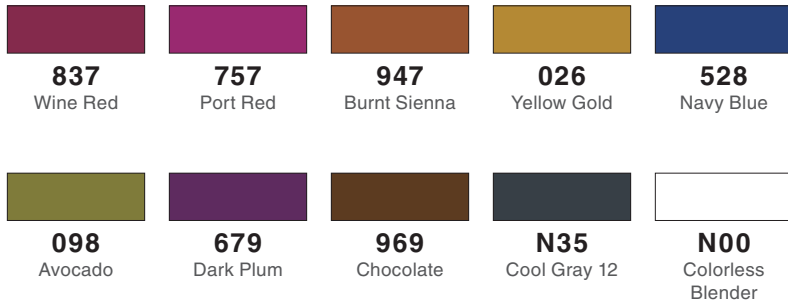

MUTED, COLOR CHART

MUTED, COLOR TRACKER