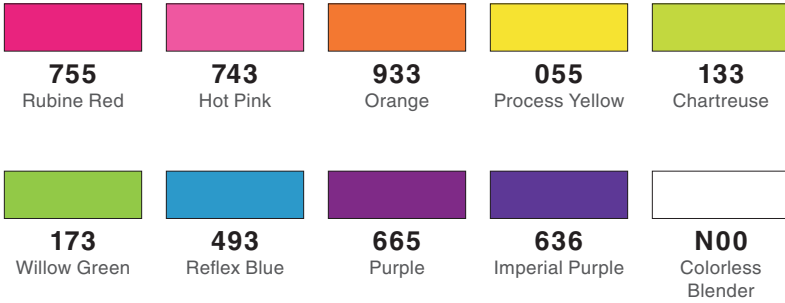

BRIGHT, COLOR CHART

BRIGHT, COLOR TRACKER