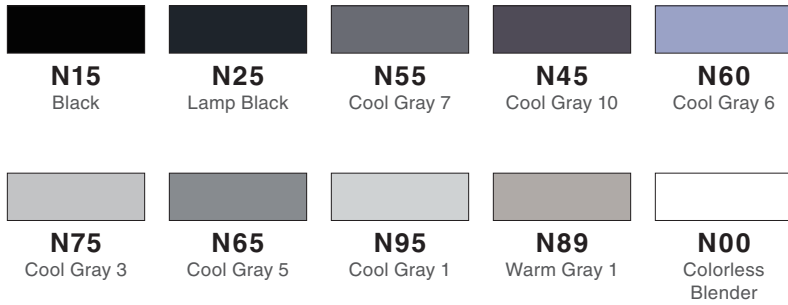

GRAYSCALE, COLOR CHART

GRAYSCALE, COLOR TRACKER