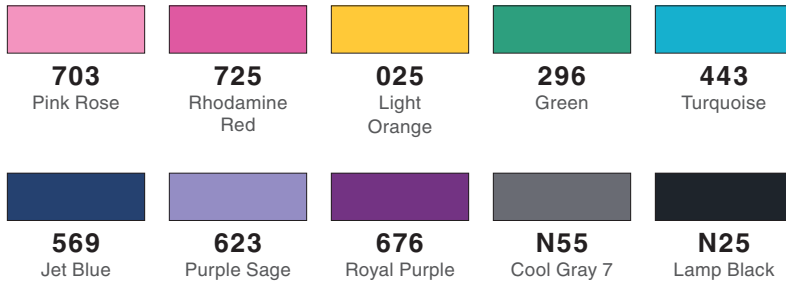

## GALAXY, COLOR CHART

---

## GALAXY, COLOR TRACKER