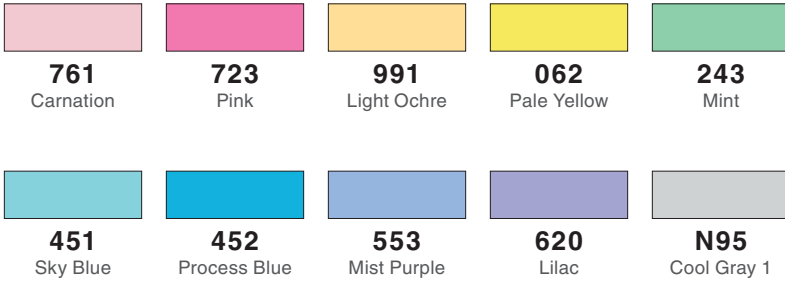

---

**PASTEL, COLOR CHART**

---

**PASTEL, COLOR TRACKER**