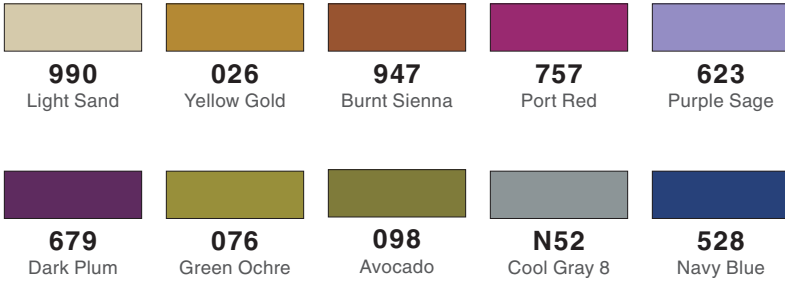

### MUTED, COLOR CHART

---

### MUTED, COLOR TRACKER