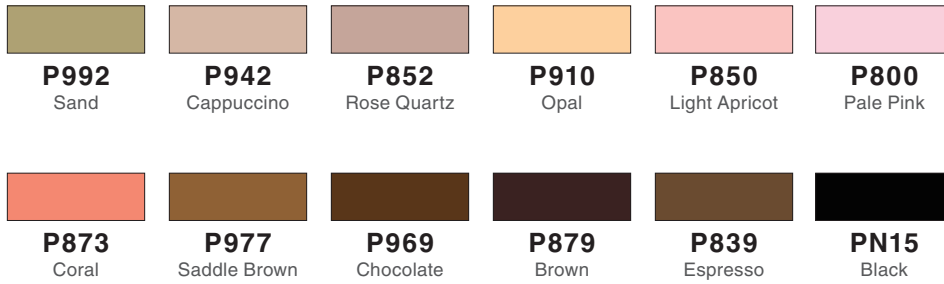

PEOPLE PALETTE, COLOR CHART

PEOPLE PALETTE, COLOR TRACKER