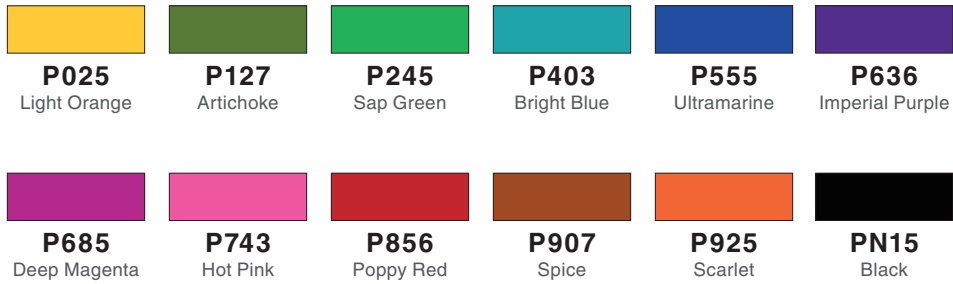

BASIC PALETTE, COLOR CHART

BASIC PALETTE, COLOR TRACKER