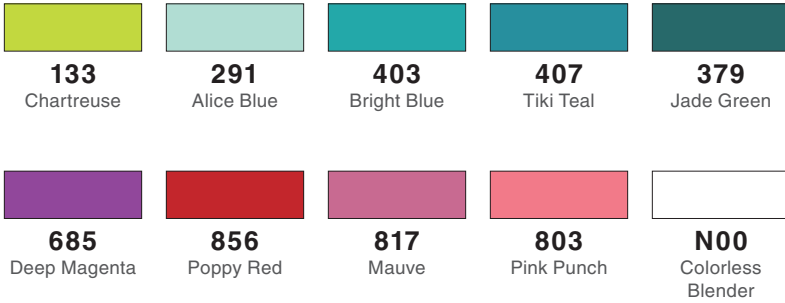

TROPICAL, COLOR CHART

TROPICAL, COLOR TRACKER