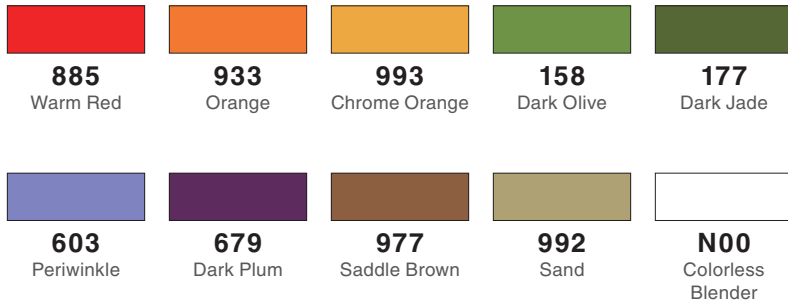

SECONDARY, COLOR CHART

SECONDARY, COLOR TRACKER